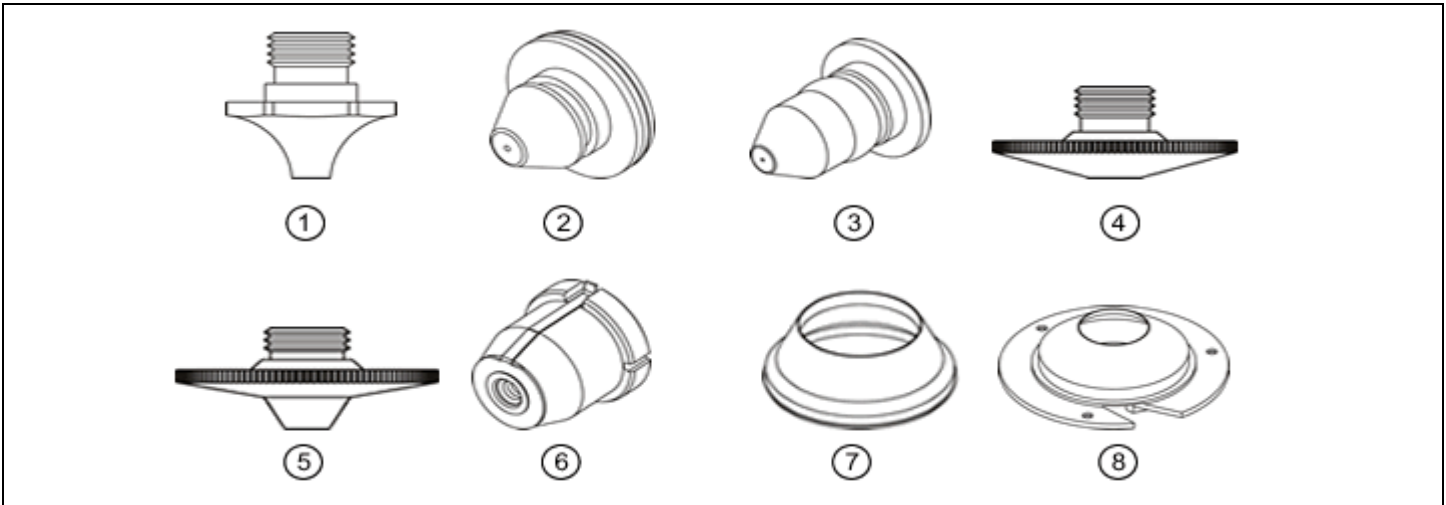

ProductLine: TRUMPF
 System: TRUMPF®

Date: Jun-5-2014

Consumables					
#	PartNo	Reference	Description	Pkg Qty	UOM
	TR302-2405	092405, AL53	Nozzle holder KT M1.5" KN (OEM)	1	EA
	TR426-3324	1373324, L1500	Nozzle - 0.8mm	1	EA
	TR302-6939	226939, L211	Nozzle - 1.0mm Std.	1	EA
	TR426-3325	1373325, L1501	Nozzle - 1.0mm	1	EA
	TR301-7771	1277771, L1551	Nozzle - 1.0 mm	1	EA
	TR426-3324X	1373324, L501500	Nozzle - 0.8mm (10 pack)	10	EA
	TR302-6939X	226939, L40211	Nozzle - 1.0 mm 10 pack	10	EA
	TR426-3325X	1373325, L501501	Nozzle - 1.0mm (10 pack)	10	EA
	TR426-3326	1373326, L1502	Nozzle - 1.2mm	1	EA
	TR301-7774	1277774, L1552	Nozzle - 1.2 mm	1	EA
	TR302-0002	L212	Nozzle - 1.4 mm	1	EA
	TR301-7776	1277776, L1553	Nozzle - 1.4 mm	1	EA
	TR426-3327	1373327, L1503	Nozzle - 1.4mm	1	EA
	TR426-3326X	1373326, L501502	Nozzle - 1.2mm (10 pack)	10	EA
	TR302-0002X	L40212	Nozzle - 1.4 mm 10 pack	10	EA
	TR426-3327X	1373327, L501503	Nozzle - 1.4mm (10 pack)	10	EA
	TR302-0003	L213	Nozzle - 1.7 mm	1	EA