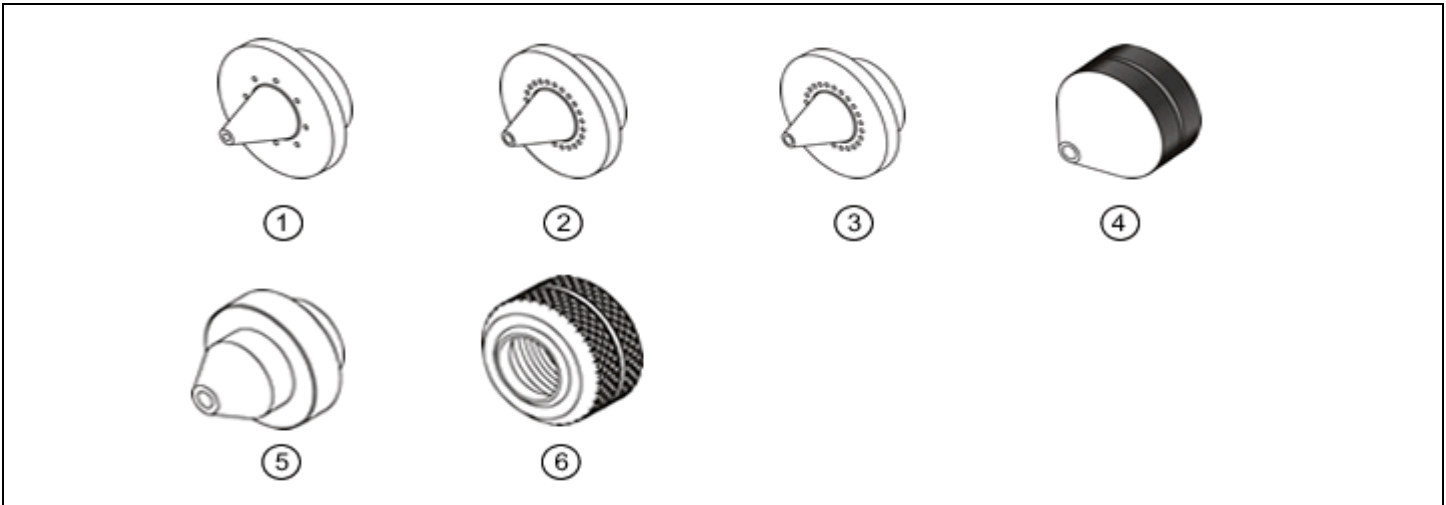

**ProductLine:** MITS  
**System:** MITSUBISHI®

**Date:** Jun-5-2014

Consumables					
#	PartNo	Reference	Description	Pkg Qty	UOM
	MB316-390	L288, W390	Double nozzle insert- 4holes	1	EA
	MB316-2706	L835	Mits. Double Nozzle 6 Holes	1	EA
	MB316-270	L280, W270	Double nozzle insert- 8 holes	1	EA
	MB316-387	L289, W387	Double nozzle insert- 12 holes	1	EA
	MB316-388	L290, W388	Double nozzle insert- 16 holes	1	EA
	MB316-389	L836	Mits. Double Nozzle 20 Holes	1	EA
	MB316-515	L291, W515	Double nozzle insert- 24 holes	1	EA
	MB316-269CP	AL65X	Shield cap CP	1	EA
	MB316-269S	AL238, W269S	Shield cap - short	1	EA
	MB316-269SCP	AL238X	Shield cap - short CP	1	EA
5	MB327-327-1	L354	Nozzle- 1.0mm	1	EA
	MB327-777	L363, W777	Nozzle- 1.2mm	1	EA
5	MB327-266	L355, W266	Nozzle- 1.5mm	1	EA
5	MB327-267	L356, W267	Nozzle- 2.0mm	1	EA
5	MB327-776	L357, W776	Nozzle- 2.5mm	1	EA
5	MB327-268	L358, W268	Nozzle- 3.0mm	1	EA
	MB327-0010	L965	Nozzle - 1.0 mm	1	EA